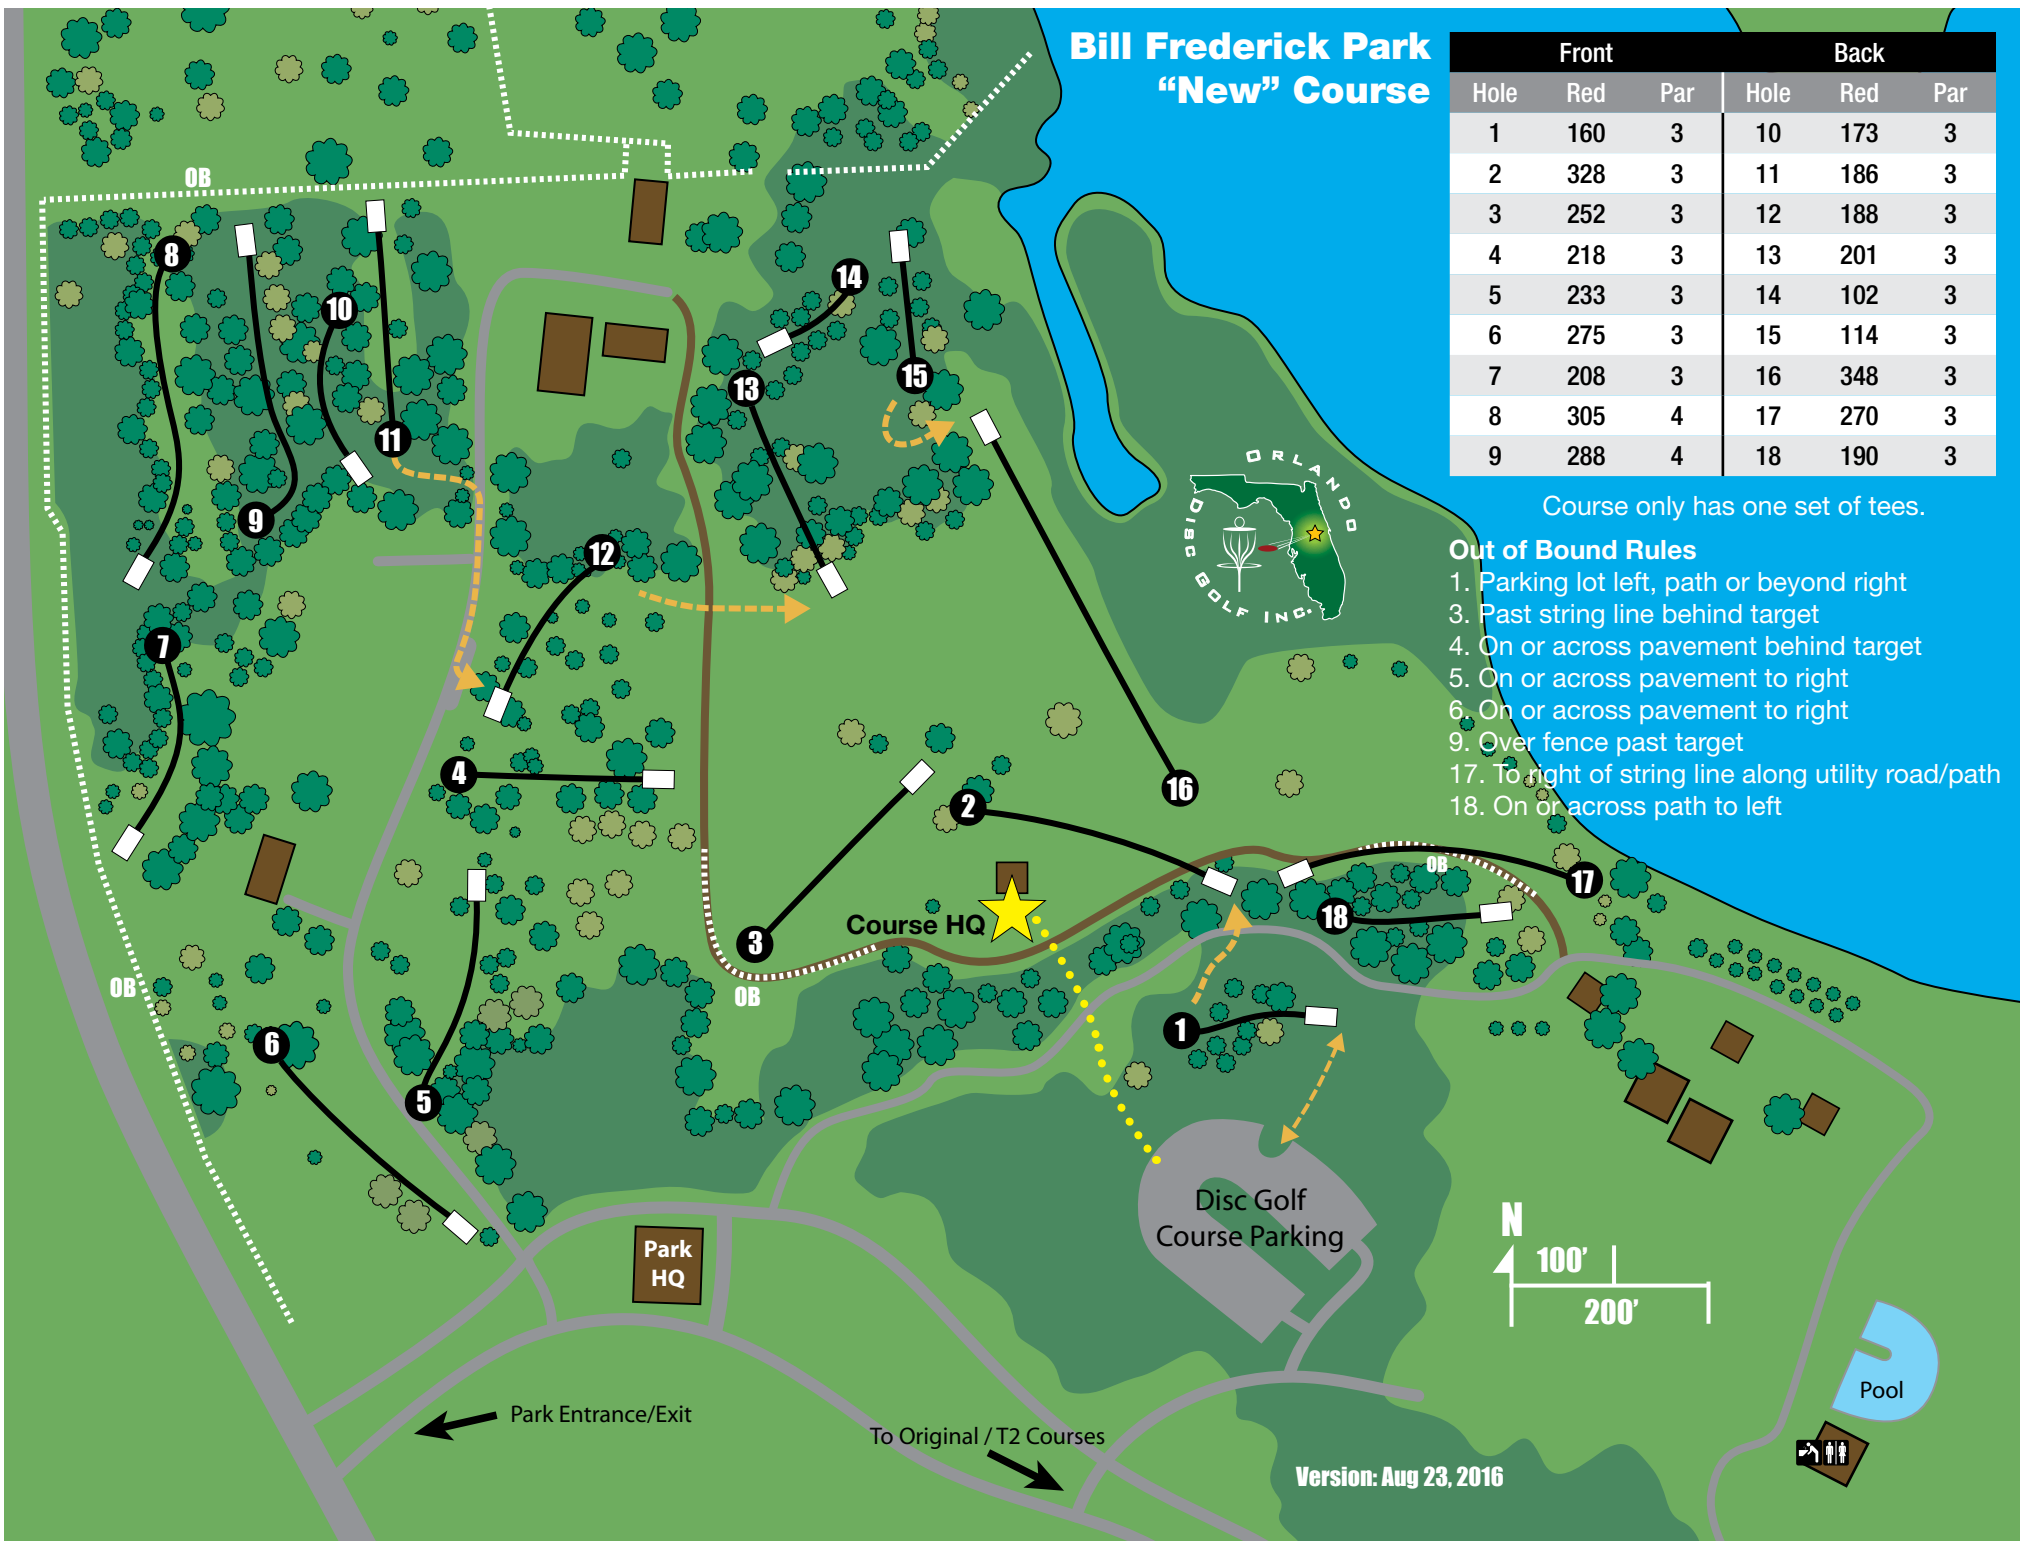

Bill Frederick Park "New" Course

Hole	Front		Back		
	Red	Par	Hole	Red	Par
1	160	3	10	173	3
2	328	3	11	186	3
3	252	3	12	188	3
4	218	3	13	201	3
5	233	3	14	102	3
6	275	3	15	114	3
7	208	3	16	348	3
8	305	4	17	270	3
9	288	4	18	190	3

Course only has one set of tees.

Out of Bound Rules

1. Parking lot left, path or beyond right
3. Past string line behind target
4. On or across pavement behind target
5. On or across pavement to right
6. On or across pavement to right
9. Over fence past target
17. To right of string line along utility road/path
18. On or across path to left